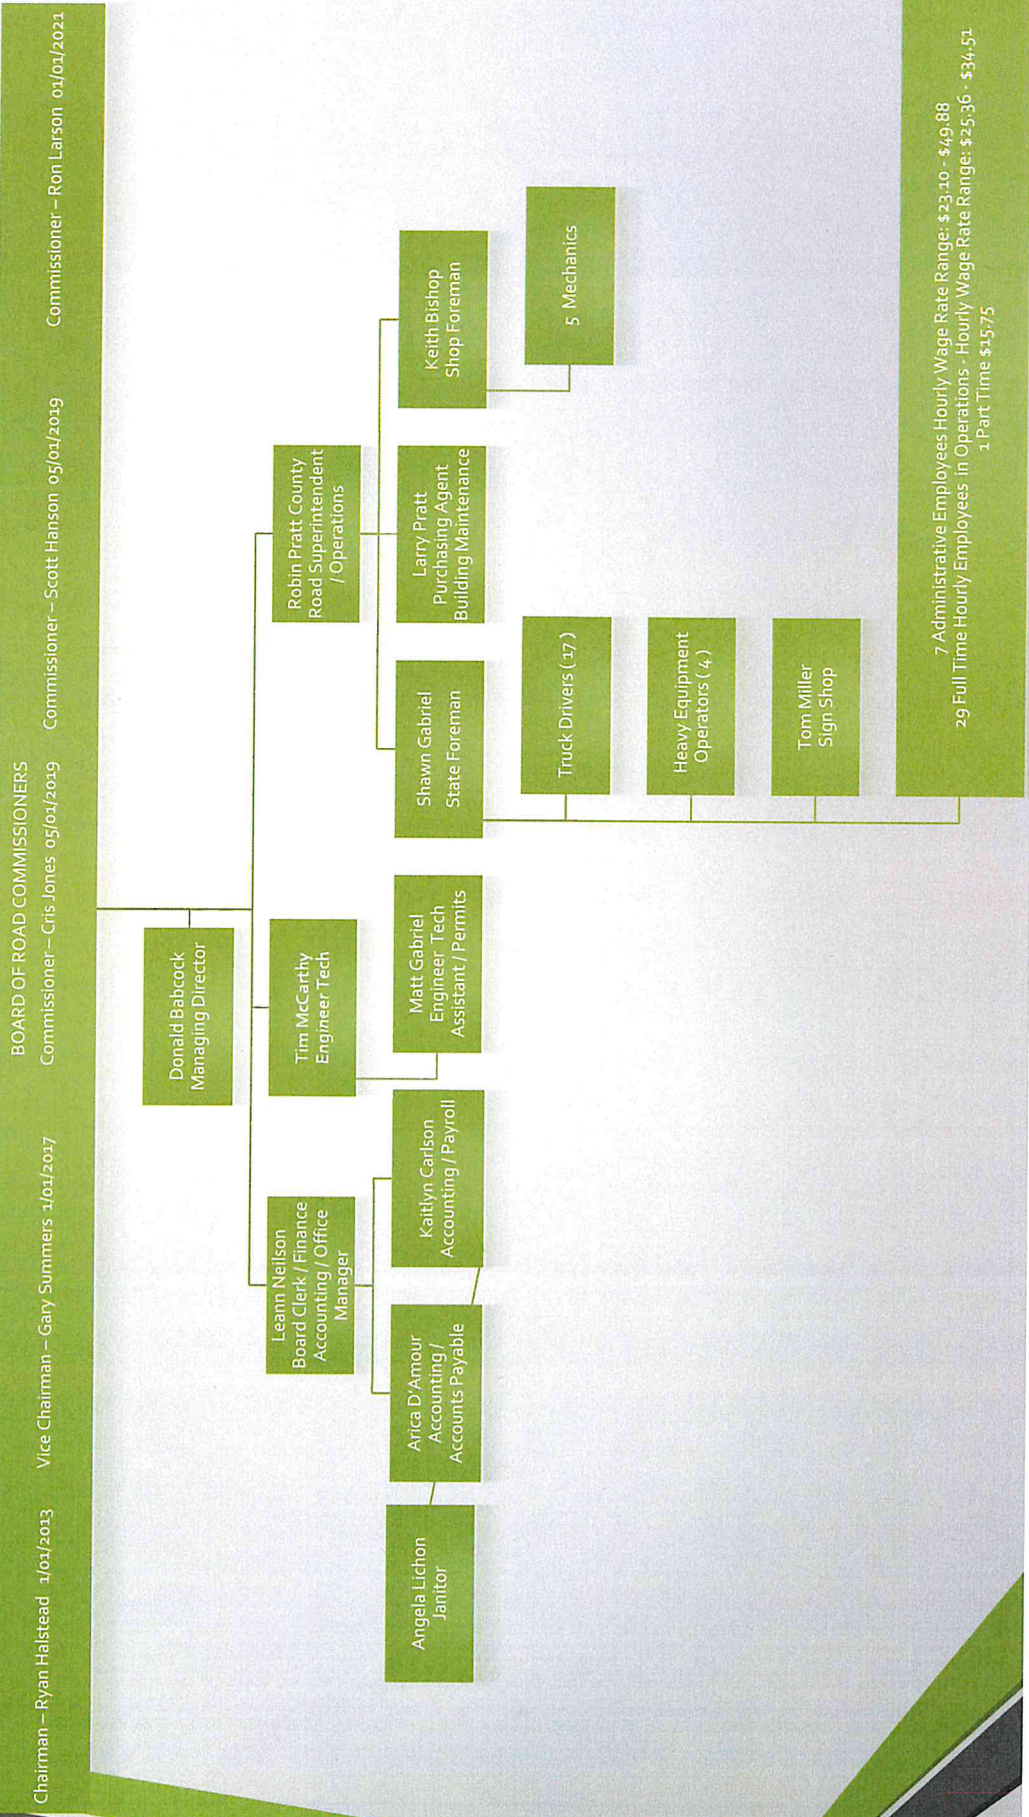

Crawford County Road Commission

Chairman - Ryan Halstead 1/01/2013 Vice Chairman - Gary Summers 1/01/2017 BOARD OF ROAD COMMISSIONERS Commissioner - Ron Larson 01/01/2021
 Commissioner - Scott Hanson 05/01/2019 Commissioner - Cris Jones 05/01/2019

7 Administrative Employees Hourly Wage Rate Range: \$23.10 - \$49.88
 29 Full Time Hourly Employees in Operations - Hourly Wage Rate Range: \$25.36 - \$34.51
 1 Part Time \$15.75